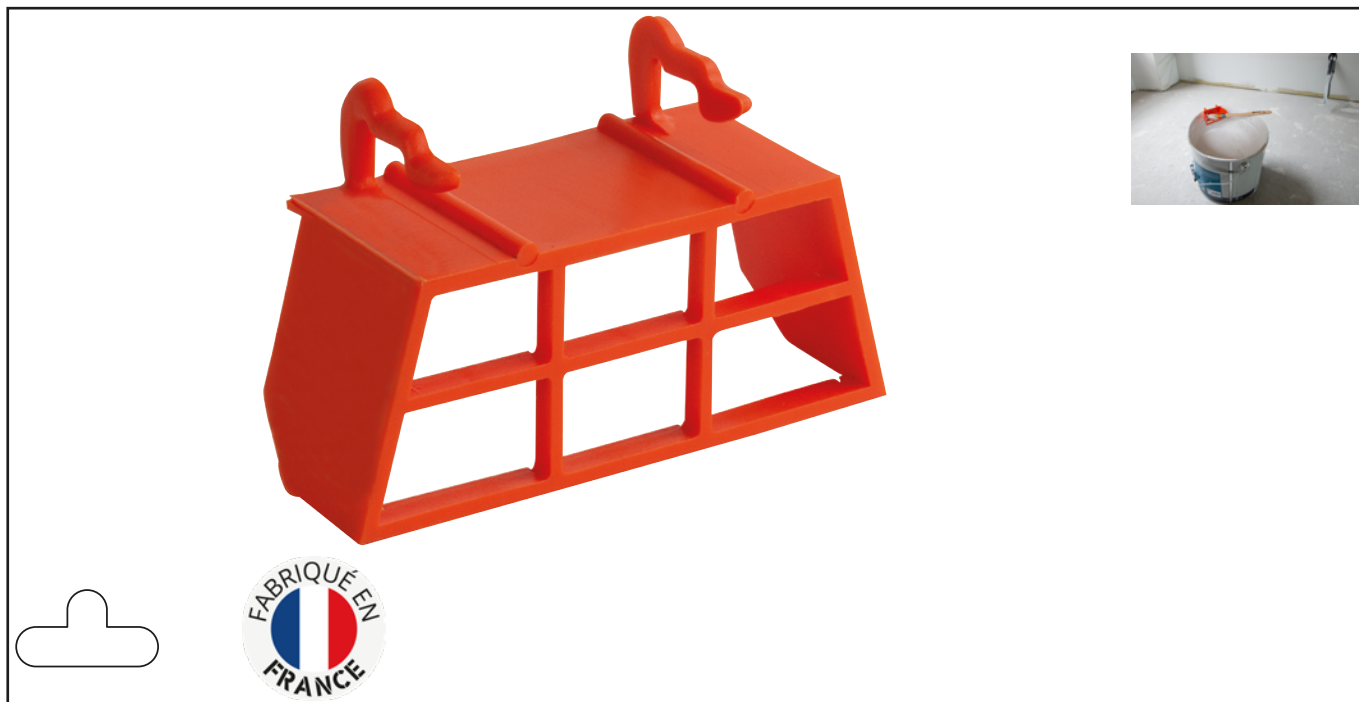

## BRUSH HOLDER Réf.: 101450

### Caracteristics

Allows the brush to be held and drained  
 Attaches to the inside of the paint pot  
 Made of plastic