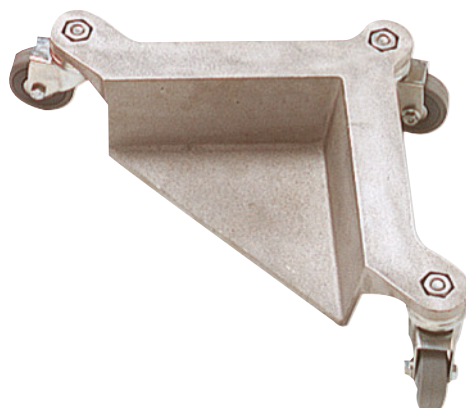

SET OF 4 ALUMINIUM FURNITURE-ROLL CORNERS

Réf.: **114200**

Characteristics

Allows you to effortlessly move any type of load, without tipping

Each corner is equipped with 3 single roller swivel wheels

Resistance to 600 kg for the game of 4

Cast aluminum design

Product data

L mm	Max. load kg	 kg	G	Artikelnr.		EAN Code
x 4	600	5,2		114200	1	3479131142007

NOVALIA SAS 2 rue de Bergognon 42500 LE CHAMBON F.
FRANCE - www.novalia.pro

PEDDINGHAUS Handwerkzeuge In der Graslake 35
58332 Schwelm DEUTSCHLAND - www.peddinghaus.de