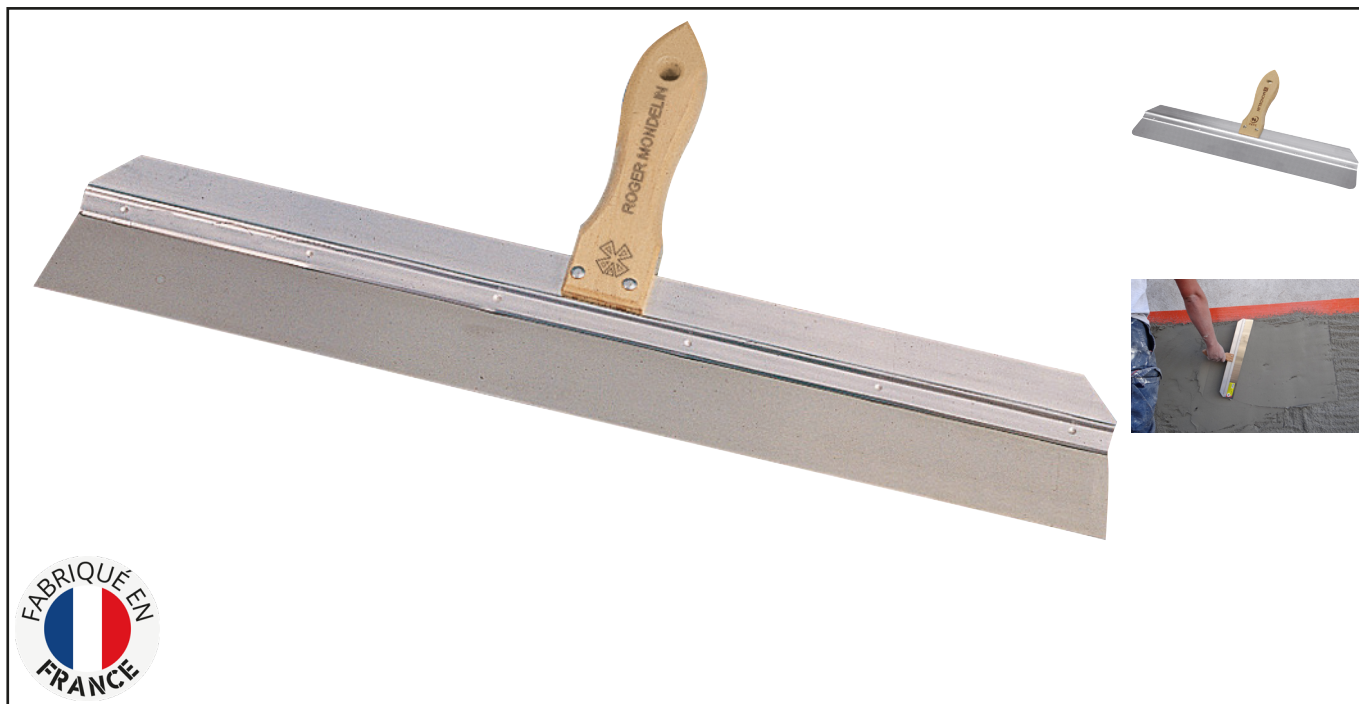

## COATING KNIFE - WOODEN HANDLE Réf.: 224500

### Caracteristics

**CHARACTERISTICS:** tempered stainless steel blade. Thickness: 0.6 mm. **RANGE:** soft or bi-material handle «Soft». Classic blade or rounded corners which avoids the traces on the plaster.