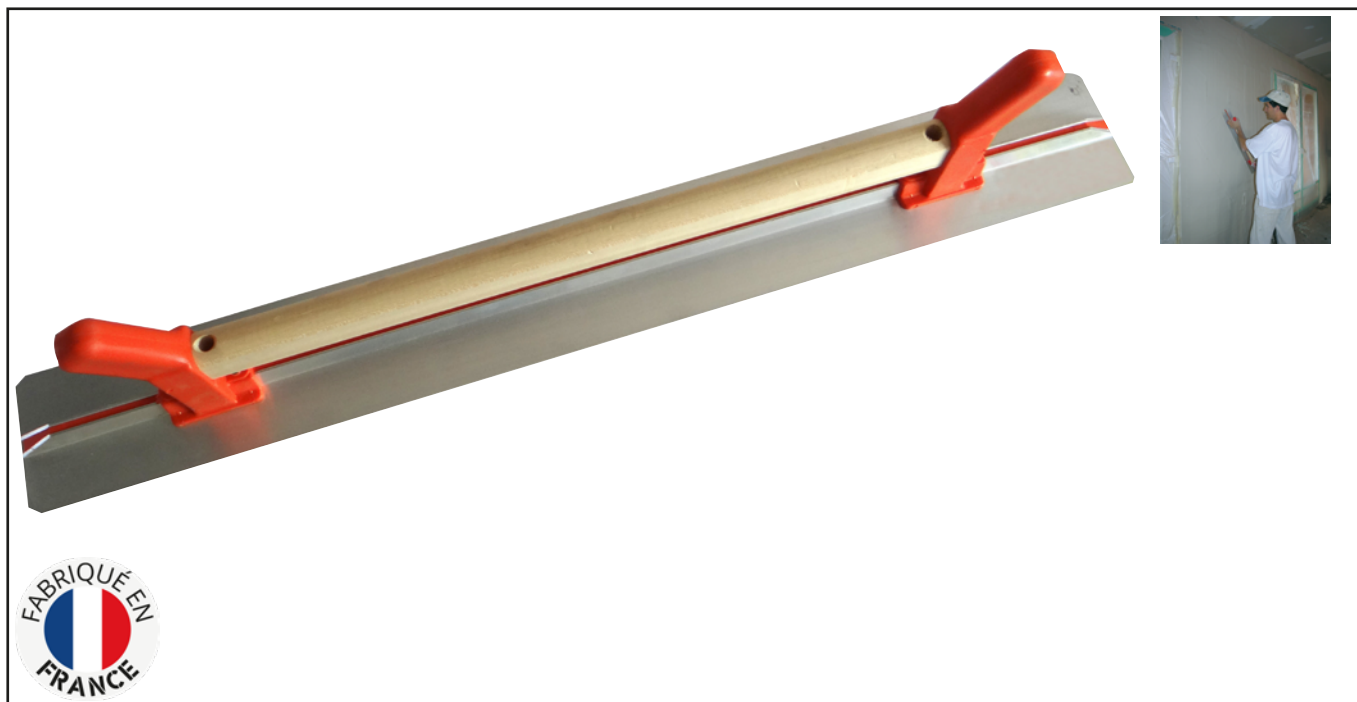

## ALUMINIUM SMOOTHING RULER WITH HANDLE Réf.: 226800

### Characteristics

Aluminum profile without tooth / smooth.