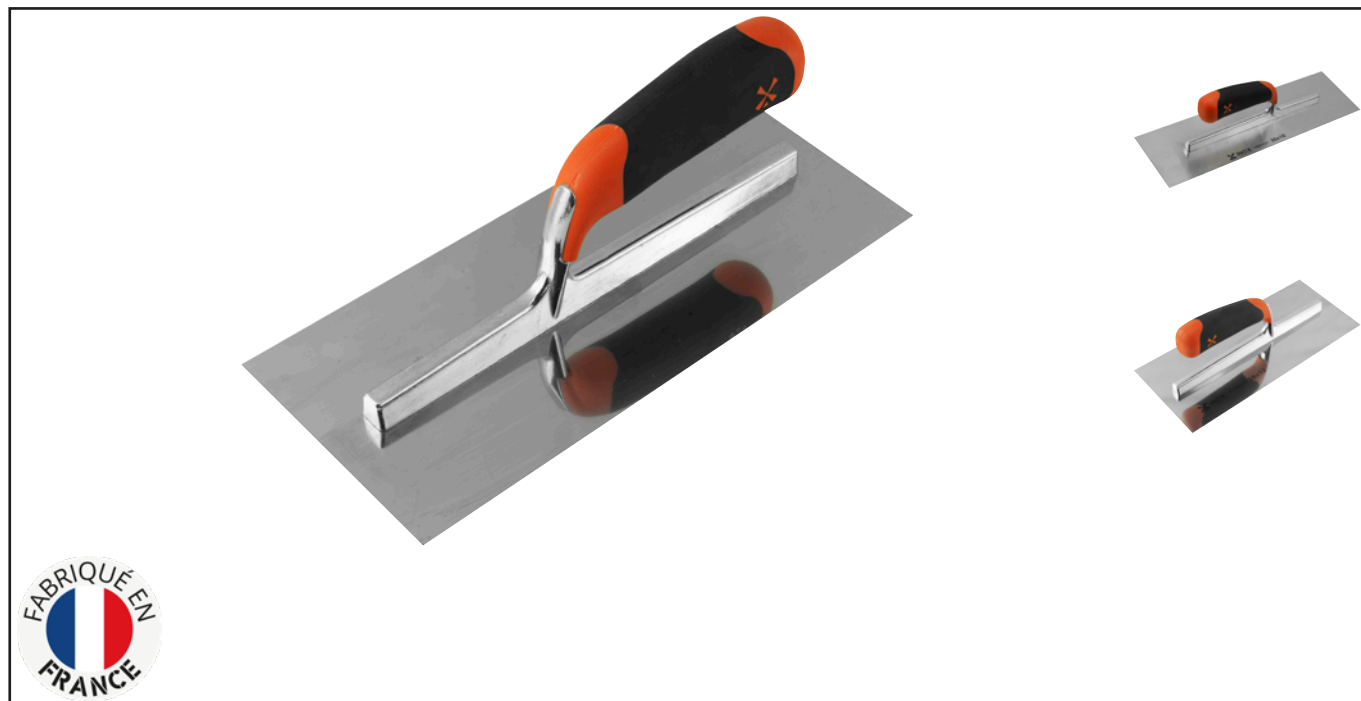

SPREADER - STAINLESS STEEL BLADE - BIMATERIAL HANDLE Réf.: 234521

Characteristics

An ergonomic and comfortable two-material handle

PROTECTED BLADE

All our trowels are delivered with a case for hanging on the spindle and to protect the blade

THE PROFESSIONAL'S PLATE

- A durable and lightweight cast aluminum frame
- A new two-material handle without roughness to facilitate cleaning and with a soft grip for greater comfort
- Deposited model

A STAINLESS STEEL BLADE

- Excellent quality hardened stainless steel
- A 0.6 mm thick blade, an ideal compromise between rigidity and flexibility

SEVERAL SIZES AND FINISHES

- A beveled finish: allows excellent tightening and smoothing of coatings

Product data

L x l cm	blade biseautée mm	Blade thickness mm	g	G	Artikelnr.		EAN Code
28 x 12		0,6	390		234521	3	3479132345216
28 x 12	biseautée	0,6	390		234531	3	3479132345315
35 x 10	biseautée	0,6	390		234541	3	3479132345414

NOVALIA SAS 2 rue de Bergognon 42500 LE CHAMBON F.
FRANCE - www.novalia.pro

PEDDINGHAUS Handwerkzeuge In der Graslake 35
58332 Schwelm DEUTSCHLAND - www.peddinghaus.de

NOVALIA SA Str. Narciselor nr.50 500251 - Braşov ROMÂNIA
www.mob-ius.ro

NOVALIA ESPAÑA Portuetxe 51, of.204 20018 San Sebastián