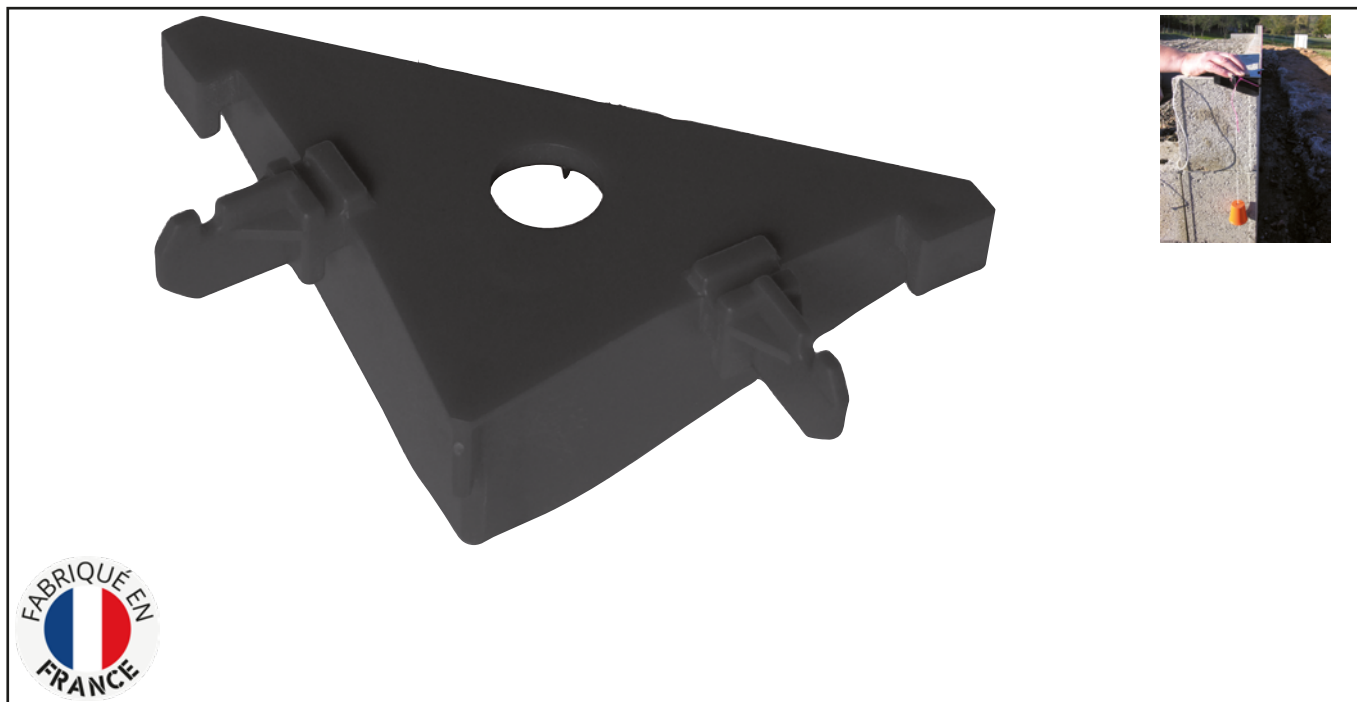

BUILDING CORNERS Réf.: 309670

Characteristics

USE: for the construction of your brick walls and blocks with 90 ° angle. Ensures the alignment of bricks and breeze blocks in a simple, fast and convenient way. Delivered with a cord of 60 m. Ability to adjust the plumb thanks to the two attachment points of the corner to build. Recommended use of a Ø 50 mm lead.

Product data

| L mm | Artikelnr. |  | EAN Code |
|------|------------|---|---------------|
| x 4 | 309670 | 1 | 3479133096704 |

NOVALIA SAS 2 rue de Bergognon 42500 LE CHAMBON F.
FRANCE - www.novalia.pro