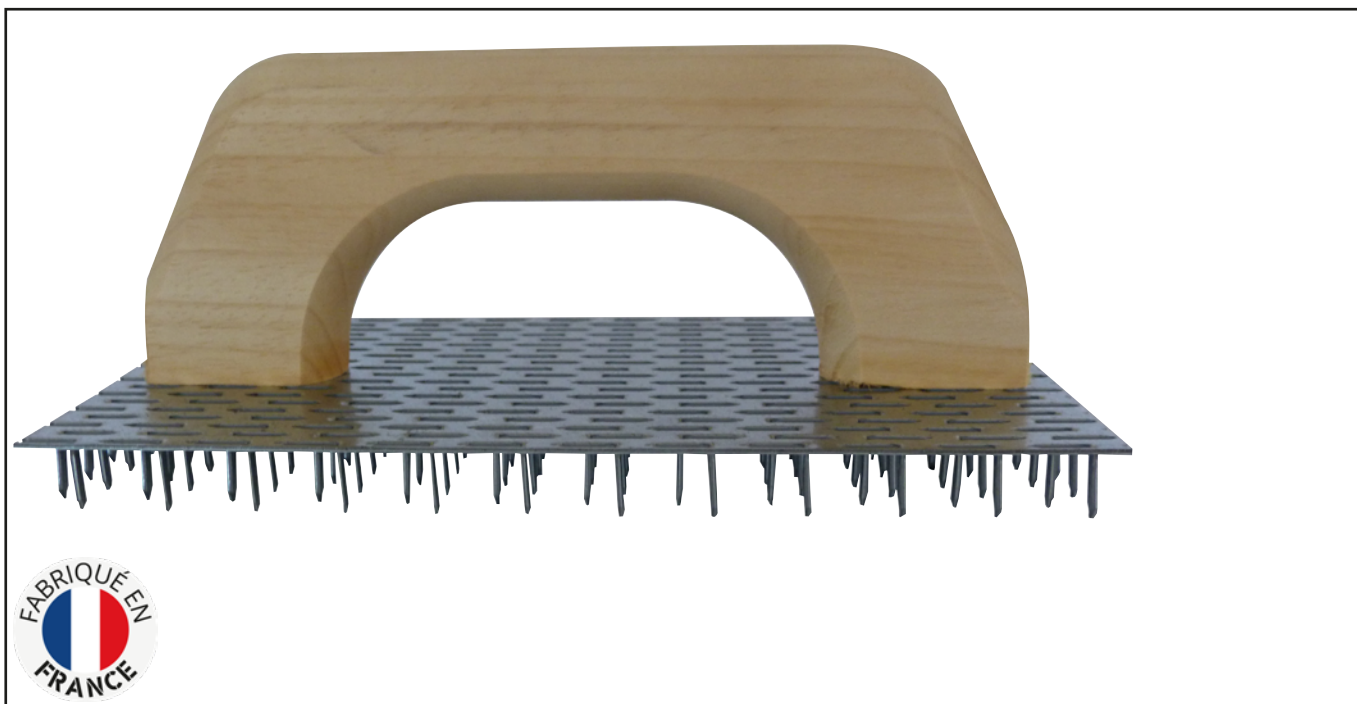

SPANISH SCRAPING FLOAT WITH WOODEN HANDLE

Réf.: **321230**

Characteristics

For making plasters with a scratched finish
 Our design ensures flatness with reinforcing ribs and a wide handle
 Interchangeable stamped sheet metal connector
 Spanish model wooden handle

Product data

Dim. cm	Nb of points		Griff	 g	G	Artikelnr.	Repla- cement connector		EAN Code
14 x 24	240	15	Bois	494		321230	321201	6	3479133212302
15 x 25	480	8	Bois	395		321240	321211	6	3479133212401

NOVALIA SAS 2 rue de Bergognon 42500 LE CHAMBON F.
 FRANCE - www.novalia.pro