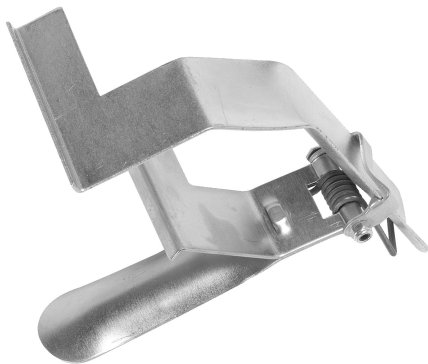

SET OF 2 CONSTRUCTION PLIERS Réf.: 203120

Characteristics

Allows you to block the brick tile or plaster tile against the rule while the joint is setting
 Can be used with the telescopic cord holder ruler, the pedal-operated construction ruler or the 50 x 50 mm square ruler
 Tightening adjustment: 0 to 15 cm