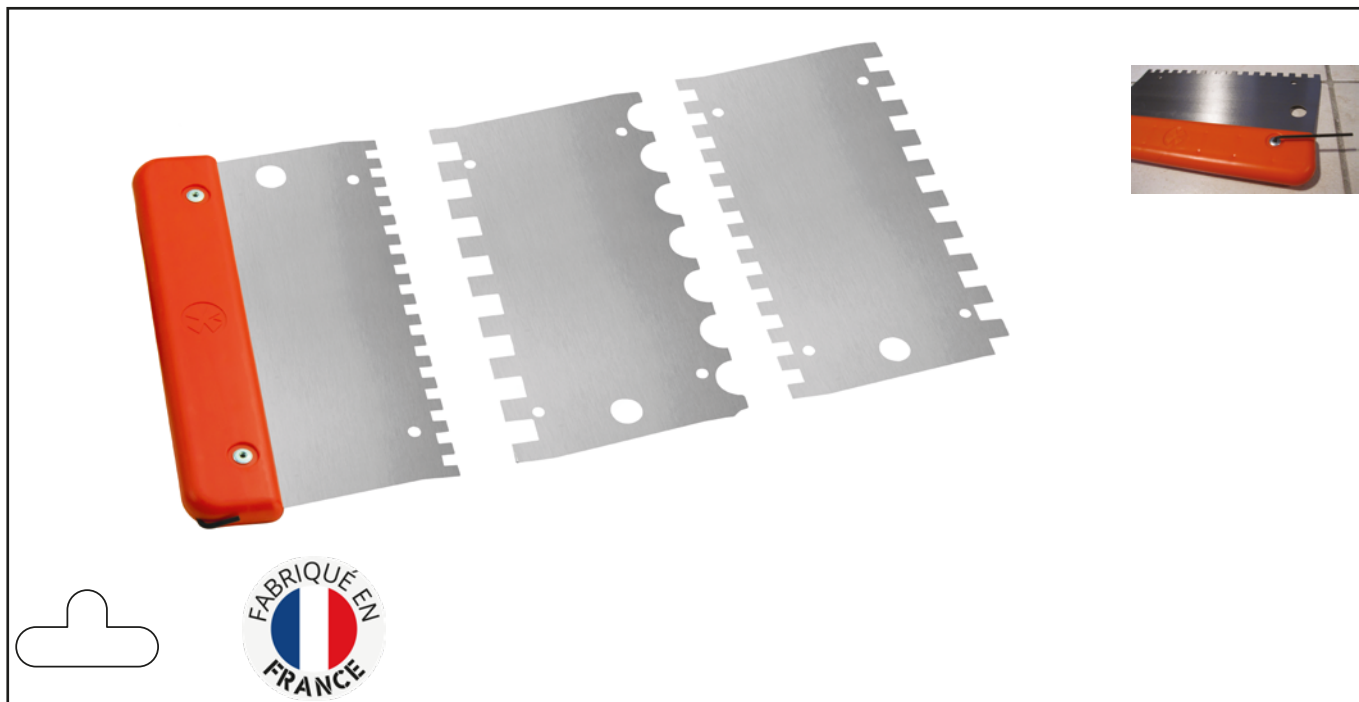

## GLUE SPREADER KIT WITH 1 FRAME AND 6 TEETH

Réf.: **225201**

### Characteristics

Glue spreader kit with 1 frame and 6 teeth

Interchangeable blades

- For gluing tiles from 10 x 30 cm to 60 x 60 cm in simple gluing,
- Interchangeable and reversible blades: 3 blades = 6 toothings,
- Teeth: sharp 8 x 9 mm / square 6 x 6 x 6 mm, 8 x 8 x 8 mm, 10 x 10 x 10 mm, 12 x 12 x 12 mm / half-round,
- Interchangeable blades thanks to the dismantling key included on the side of the handle,
- Steel blades,
- Plastic handle for hand protection during installation.