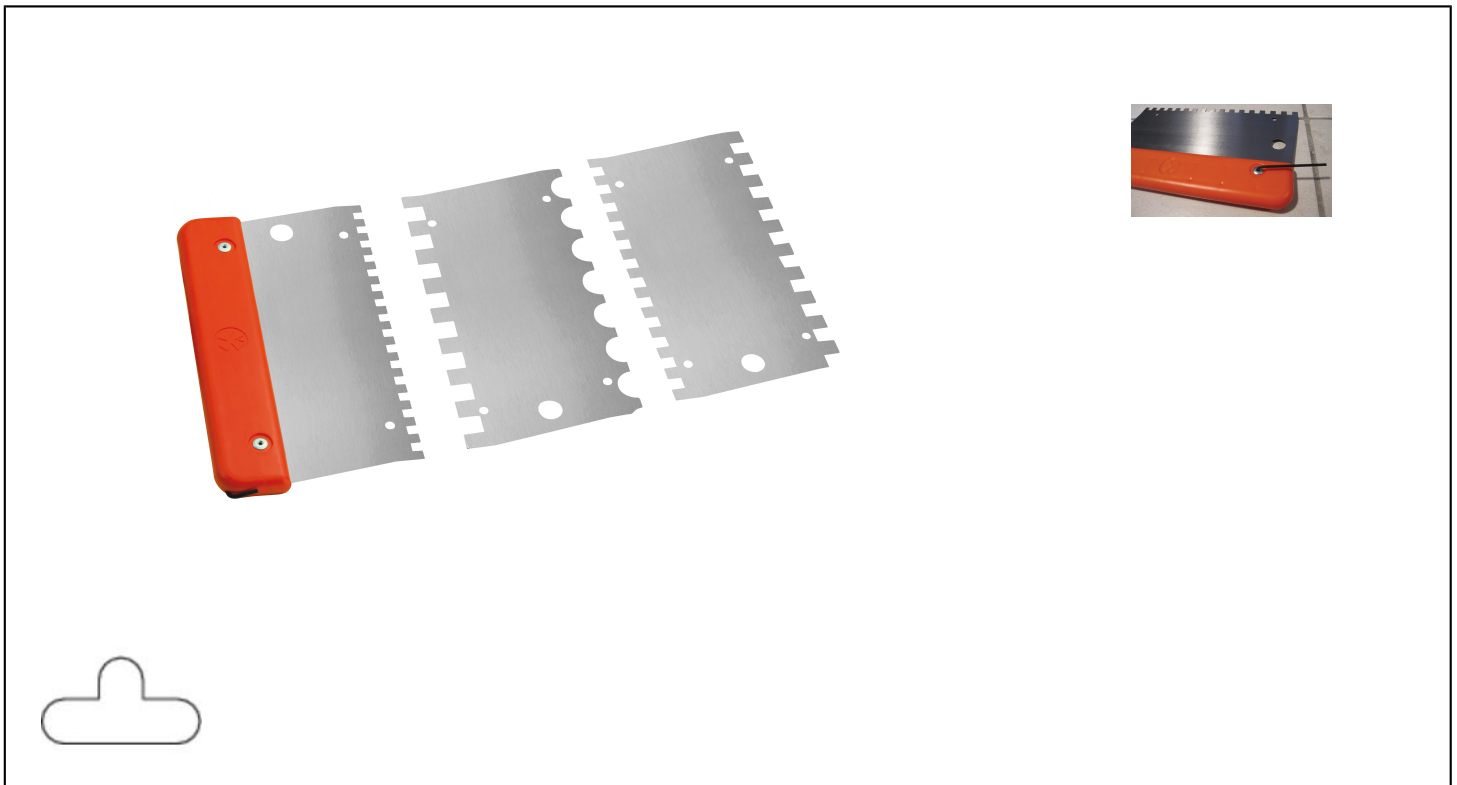

ADHESIVE SPREADER SET Réf.: 225201

Characteristics

Glue spreader kit with 1 frame and 6 teeth

INTERCHANGEABLE BLADES

- For gluing tiles from 10 x 30 cm to 60 x 60 cm in simple gluing
- Interchangeable and reversible blades: 3 blades = 6 toothings
- Teeth: sharp 8 x 9 mm / square 6 x 6 x 6 mm, 8 x 8 x 8 mm, 10 x 10 x 10 mm, 12 x 12 x 12 mm / half-round
- Interchangeable blades thanks to the dismantling key included on the side of the handle
- Steel blades
- Plastic handle for hand protection during installation