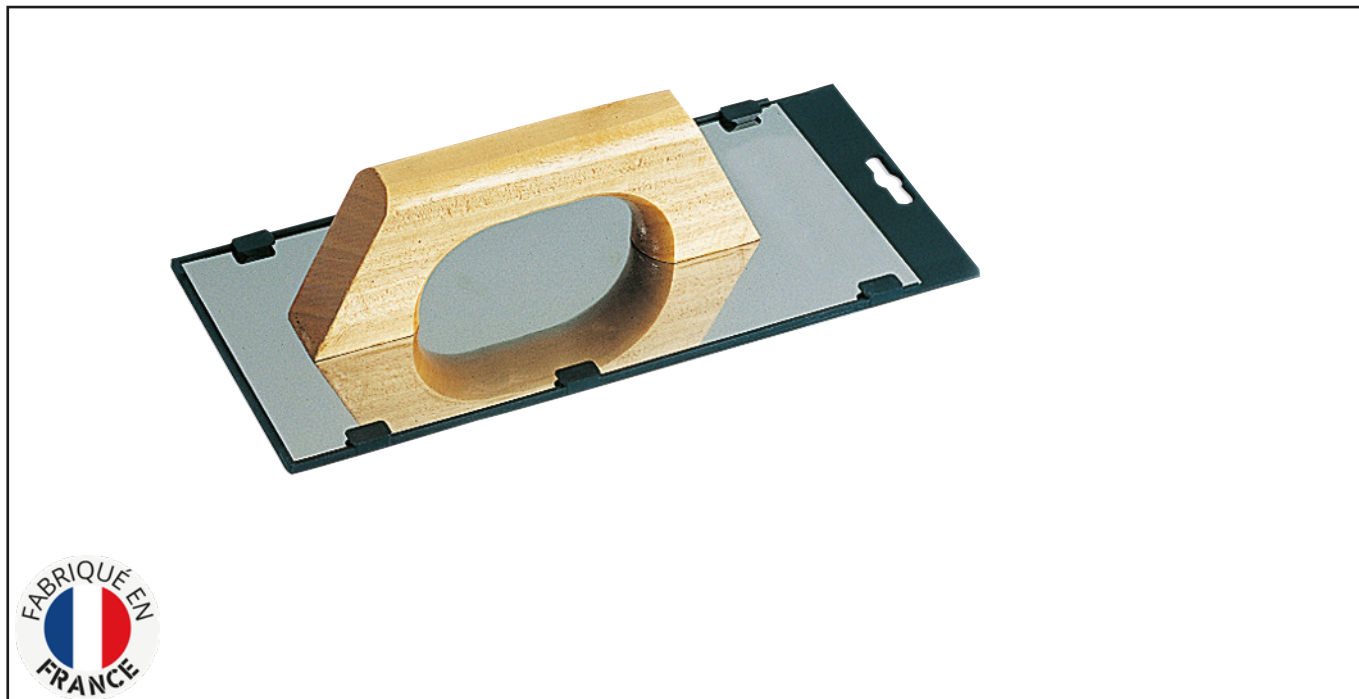

SPREADER - STAINLESS STEEL BLADE - SPANISH-STYLE WOODEN HANDLE Réf.: 231831

Characteristics

Closed wooden handle, Spanish model
Stainless steel blade

Product data

	blade biseautée mm	Blade thickness mm	 g	G		
28 x 12	biseautée	0,6	319		5	3479132318418
30 x 14		0,7	400		5	3479132318319