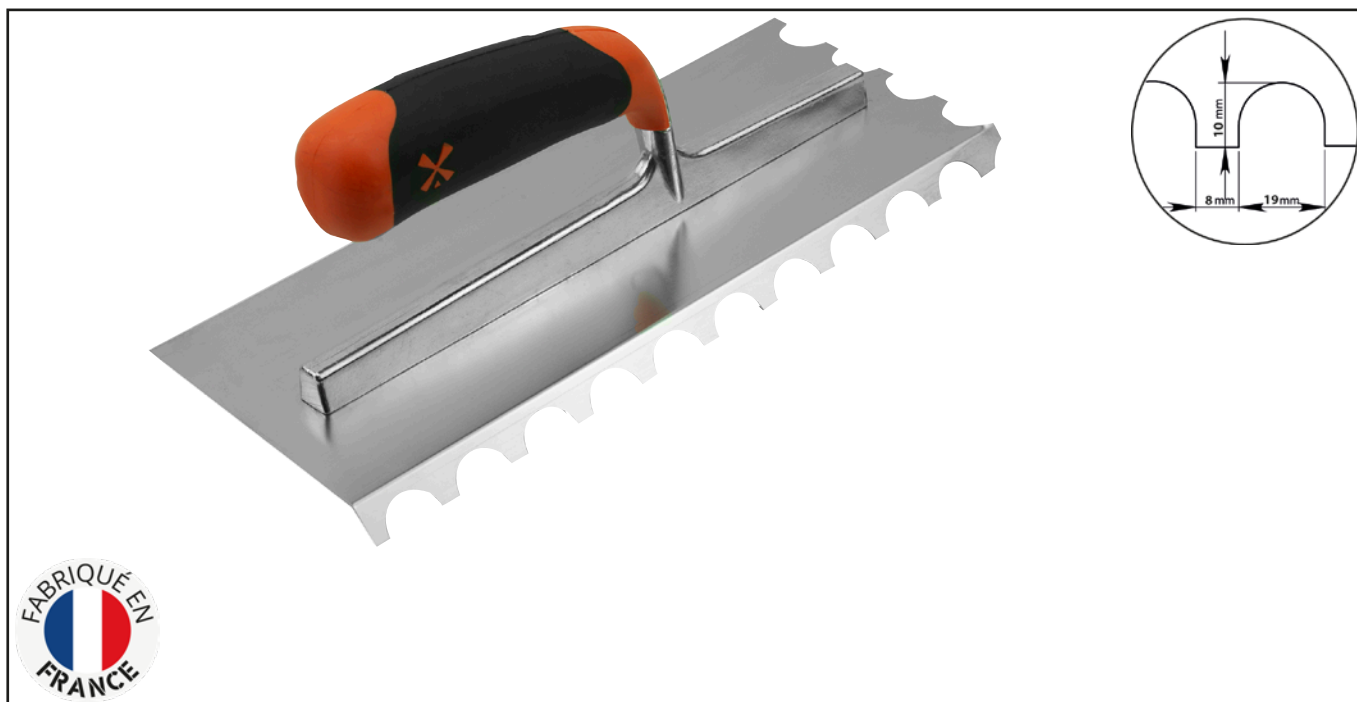

GLUE SPEADER - WOODEN HANDLE - ROUNDED TEETH - 45° BLADE Réf.: 236681

Characteristics

28 x 12cm. Toothed stainless steel blade on both sides, thickness 0.6 mm. 1/2 round tines Ø 20 mm. Working comfort: ergonomic bi-material «SOFT» touch handle. All serrated glue trowels are delivered with a yellow case for suspension on a pin and for protection of the serrated blade.

Product data

Teeth mm	L x l cm	 g	G	Artikelnr.		EAN Code
Ø 20	28 x 12	0,6		236681		3479132366815

MONDELIN

NOVALIA SAS 2 rue de Bergognon 42500 LE CHAMBON F.
FRANCE - www.novalia.pro

PEDDINGHAUS Handwerkzeuge In der Graslake 35
58332 Schwelm DEUTSCHLAND - www.peddinghaus.de