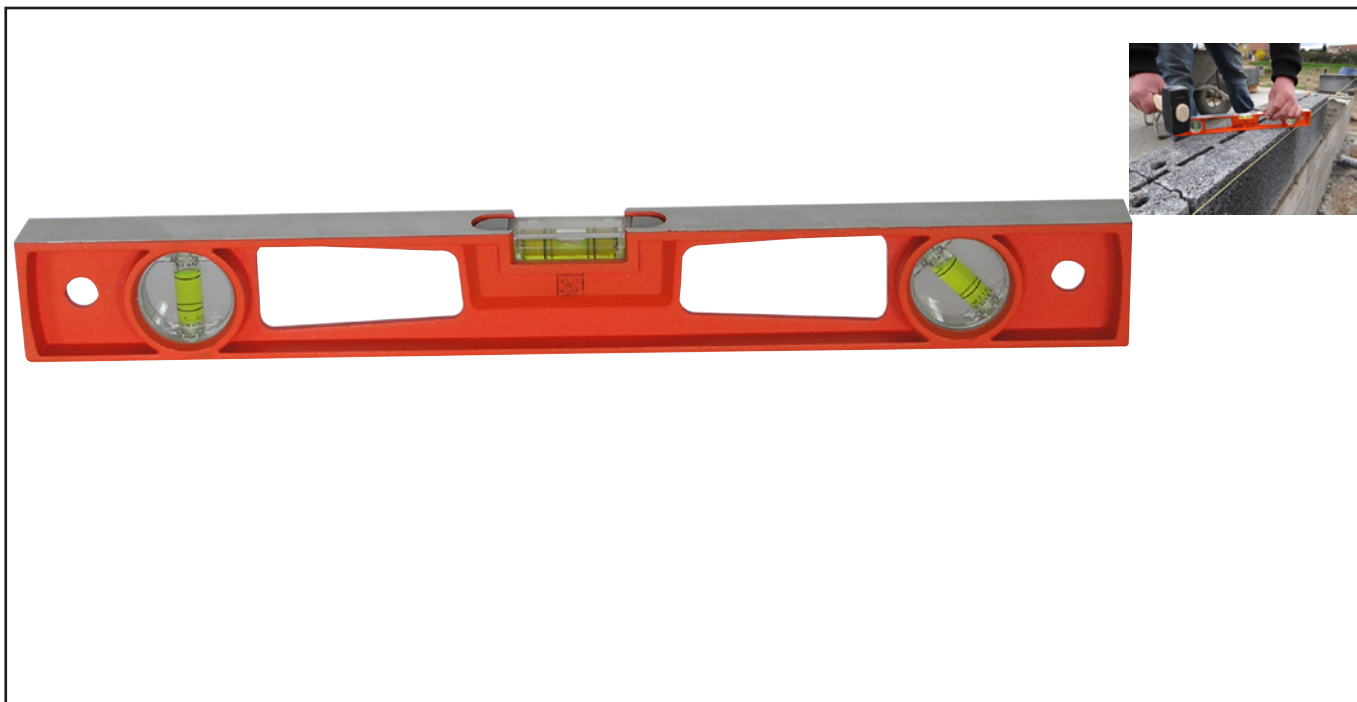

RECTANGULAR SPIRIT LEVEL Réf.: 872060

Characteristics

Solid rectangular cast aluminum body with a section of 49 x 22 mm
 Sole machined on all 4 sides
 Double handle
 3 vials: horizontal, vertical and 45°